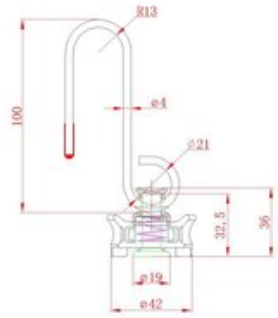

Blaupause

2023-07-12