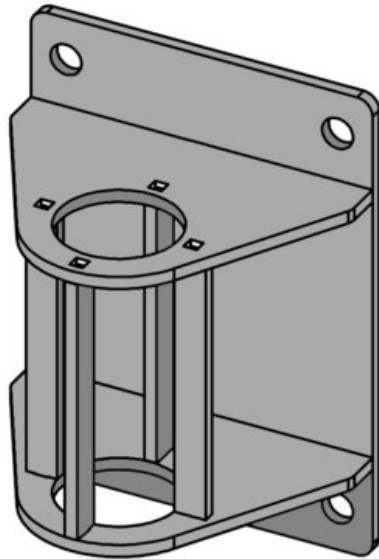

Wall Socket for Swivel Davit Crane, Zinc Plated

Product information

Wall socket with zinc plating, suitable for all Swivel Davit cranes.

Material: Steel

Finish: Galvanized

Weight
kg

7.6

Delivery time