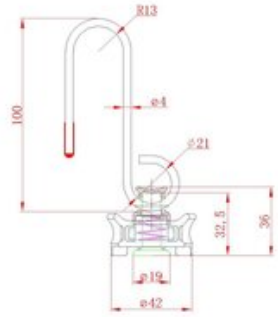

### Product information

Screw fitting can be removed with only one hand and used in any other airline track. Fits into all airline tracks and has a load capacity of 50 daN.

**Material:** Galvanized steel, plastic

Part code

MBL  
ton

Delivery time

350600310

0.05

12