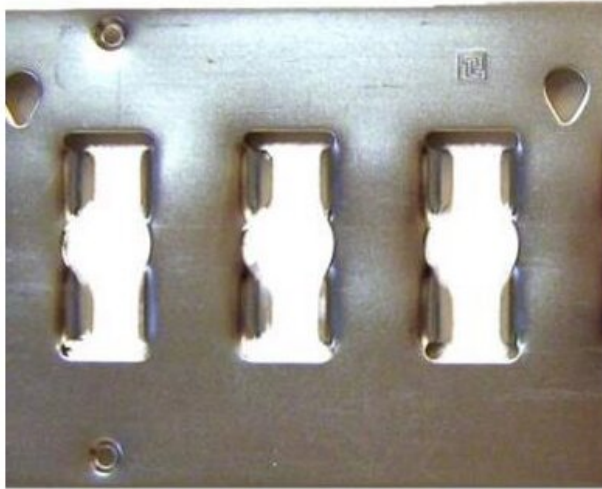

Flat universal lashing track

Product information

Cargo restraint flat track Universal recessed heavy duty.

Material: Galvanized steel

Part Code	Length m	Width mm	Thickness mm	Weight kg	Delivery time
33030012F	3	2.5	2.5	7	2