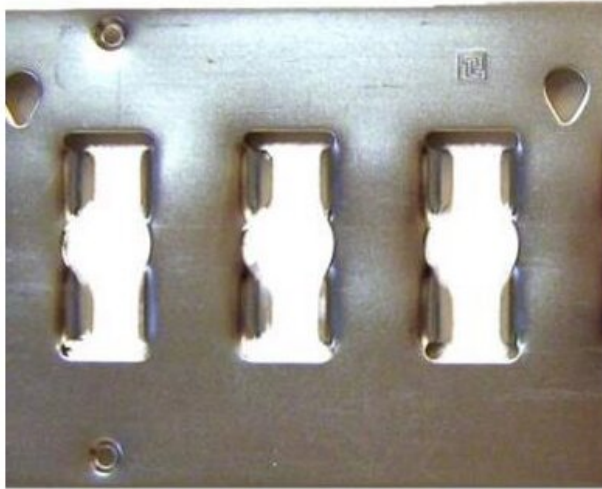

## Flat universal lashing track

### Product information

Cargo restraint flat track Universal recessed heavy duty.

**Material:** Galvanized steel

Part Code	Length m	Width mm	Thickness mm	Weight kg	Delivery time
33030012F	3	2.5	2.5	7	2