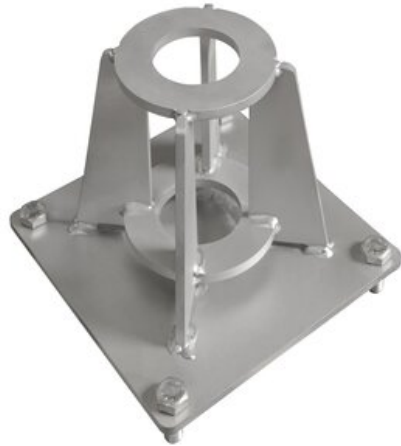

## Floor Socket for Swivel Davit Crane, Zinc Plated

### Product information

Floor socket with zinc plating, suitable for all Swivel Davit cranes.

**Bec**  
**kg**

8,5

**Delivery time**

12