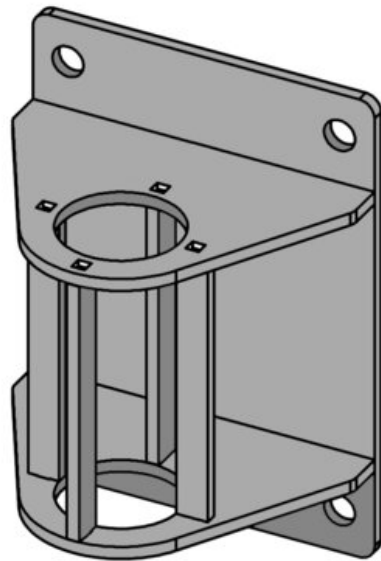

## Wall Socket for Swivel Davit Crane, Zinc Plated

### Product information

Wall socket with zinc plating, suitable for all Swivel Davit cranes.

**Bec**  
**kg**

7,6

**Delivery time**

12