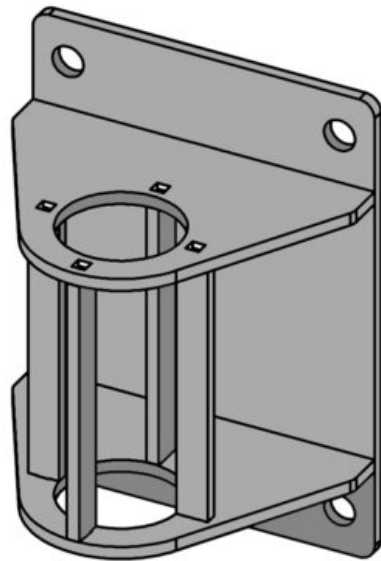

Wall Socket for Swivel Davit Crane, Zinc Plated

Product information

Wall socket with zinc plating, suitable for all Swivel Davit cranes.

Bec
kg

7,6

Delivery time

12

Blueprint