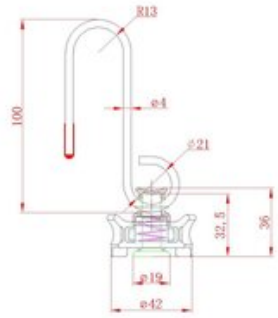

Blueprint

2023-07-12