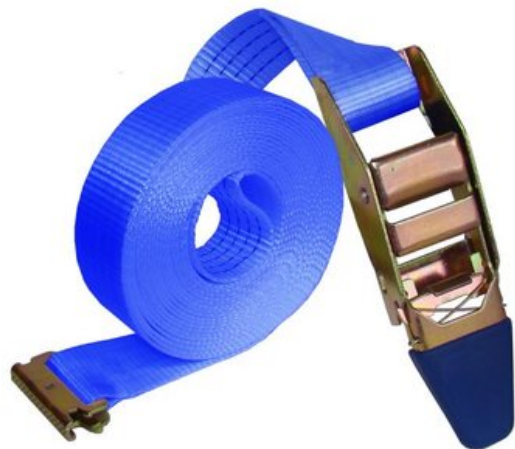

Inside oc-buckle comfort lashing LC 750 daN with latch to universal tracks

Product information

Inside Lashings are commonly used inside large and small trucks to secure the goods. The advantage of a small buckle and lower tensioning power is that you minimize the risk of damaging the track. The plastic covered handle gives a firm and comfortable grip. All components are tested and of high quality to ensure a long durability and high safety. The strap is made of high strength polyester webbing, which makes the lashings very flexible and durable.

Код товара	LC daN	MBL	Длина м	Band width mm	Design	Fitting	Вес kg	Delivery time
25010528F	750	1,5	3,5	45	Short part-1	End fitting for rail	0,95	12
25010529F	750	1,5	5	45	Short part-1	End fitting for rail	1,05	12