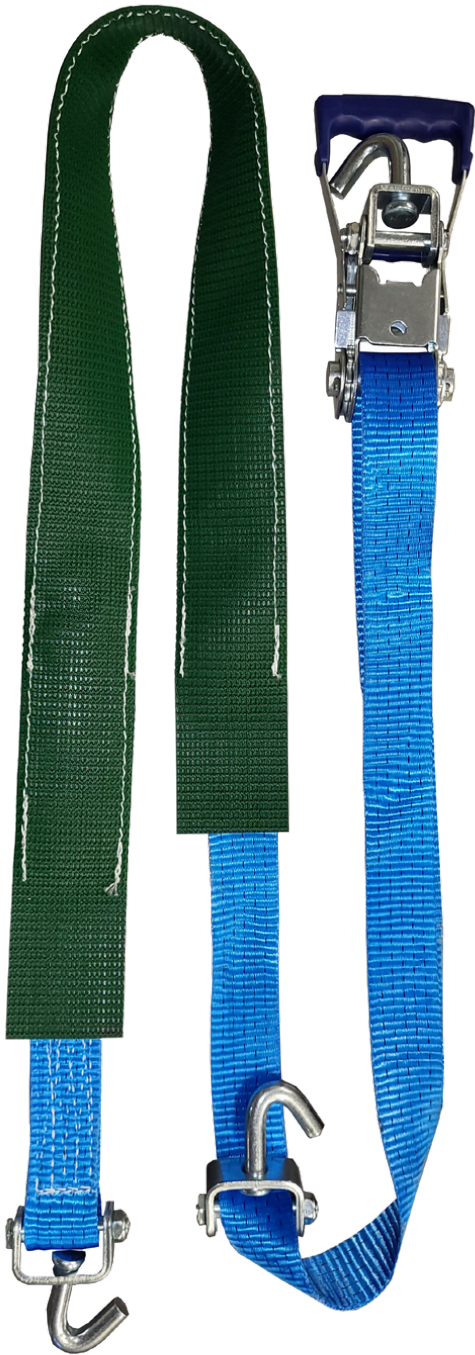

Car lashing 50mm LC 2500 daN Standard handle

The 50mm lashing system includes:

- 50mm polyester webbing 2,8m
- Ratchet 50mm, LC 2500daN, STF 350daN, dimensions 232x98mm
- 3 swivel hooks
- Grass cover 1,3m

Product code	LC daN	Length m	Webbing width mm	Fitting	Standard	Ratchet
25040127F	2 500daN	2,8m	50mm	Swivel hook	VDI 2700 8.1	Standard handle

Car lashing 50mm LC 2500 daN Comfort handle

The 50mm lashing system includes:

- 50mm polyester webbing 2,8m
- Ratchet 50mm, LC 2500daN, STF 350daN, dimensions 236x114mm
- 3 swivel hooks
- Grass cover 1,3m

Product code	LC daN	Length m	Webbing width mm	Fitting	Standard	Ratchet
25040128F	2 500daN	2,8m	50mm	Swivel hook	VDI 2700 8.1	Comfort handle