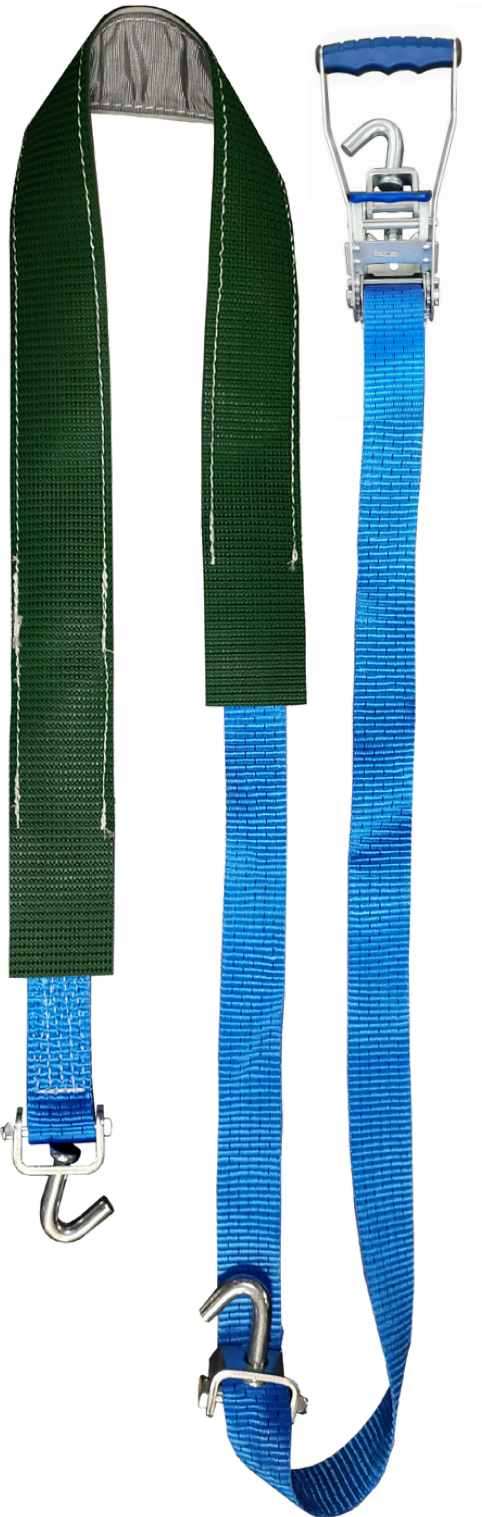

Car lashing 35mm LC 1500 daN Comfort handle

The 35mm lashing system includes:

- 35mm 2.8m polyester webbing
- 35mm ratchet, LC 1500daN, STF 330daN, dimensions 190x85mm
- 3 swivel hooks
- Grass cover 1.3m

Product code	LC daN	Length m	Webbing width mm	Fitting	Standard	Ratchet
25040123F	1500daN	2,8m	35mm	Swivel hook	VDI 2700 8.1	Comfort handle

Car lashing 35mm LC 1500 daN Standard handle

The 35mm lashing system includes:

- 35mm polyester webbing 2.8m
- 35mm ratchet, LC 1500daN, STF 330daN, dimensions 190x85mm
- 3 swivel hooks
- Grass cover 1,3m

Product code	LC daN	Length m	Webbing width mm	Fitting	Standard	Ratchet
25040126F	1 500daN	2,8m	35mm	Swivel hook	VDI 2700 8.1	Standard handle

Car lashing 50mm LC 2500 daN Standard handle

The 50mm lashing system includes:

- 50mm polyester webbing 2,8m
- Ratchet 50mm, LC 2500daN, STF 350daN, dimensions 232x98mm
- 3 swivel hooks
- Grass cover 1,3m