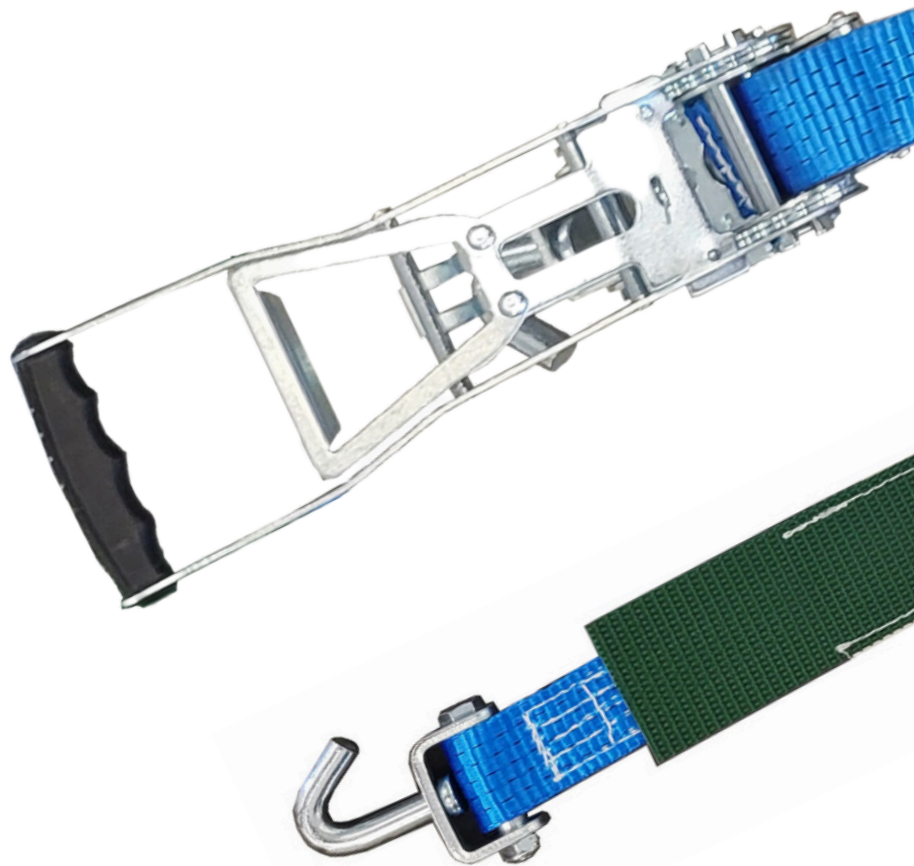

Product code	LC daN	Length m	Webbing width mm	Fitting	Standard	Ratchet
25040127F	2 500daN	2,8m	50mm	Swivel hook	VDI 2700 8.1	Standard handle

Car lashing 50mm LC 2500 daN Comfort handle

The 50mm lashing system includes:

- 50mm polyester webbing 2,8m
- Ratchet 50mm, LC 2500daN, STF 350daN, dimensions 236x114mm
- 3 swivel hooks
- Grass cover 1,3m

Product code	LC daN	Length m	Webbing width mm	Fitting	Standard	Ratchet
25040128F	2 500daN	2,8m	50mm	Swivel hook	VDI 2700 8.1	Comfort handle

Car lashing 50mm LC 2500 daN ERGO

The 50mm lashing system includes:

- 50mm polyester webbing 3m
- Ratchet 50mm, LC 2500daN, STF 500daN, dimensions 334x115mm
- 3 swivel hooks
- Grass cover 1,5m

Product code	LC daN	Length m	Webbing width mm	Fitting	Standard	Ratchet
25040124F	2 500daN	3m	50mm	Swivel hook	VDI 2700 8.1 i 8.2	ERGO