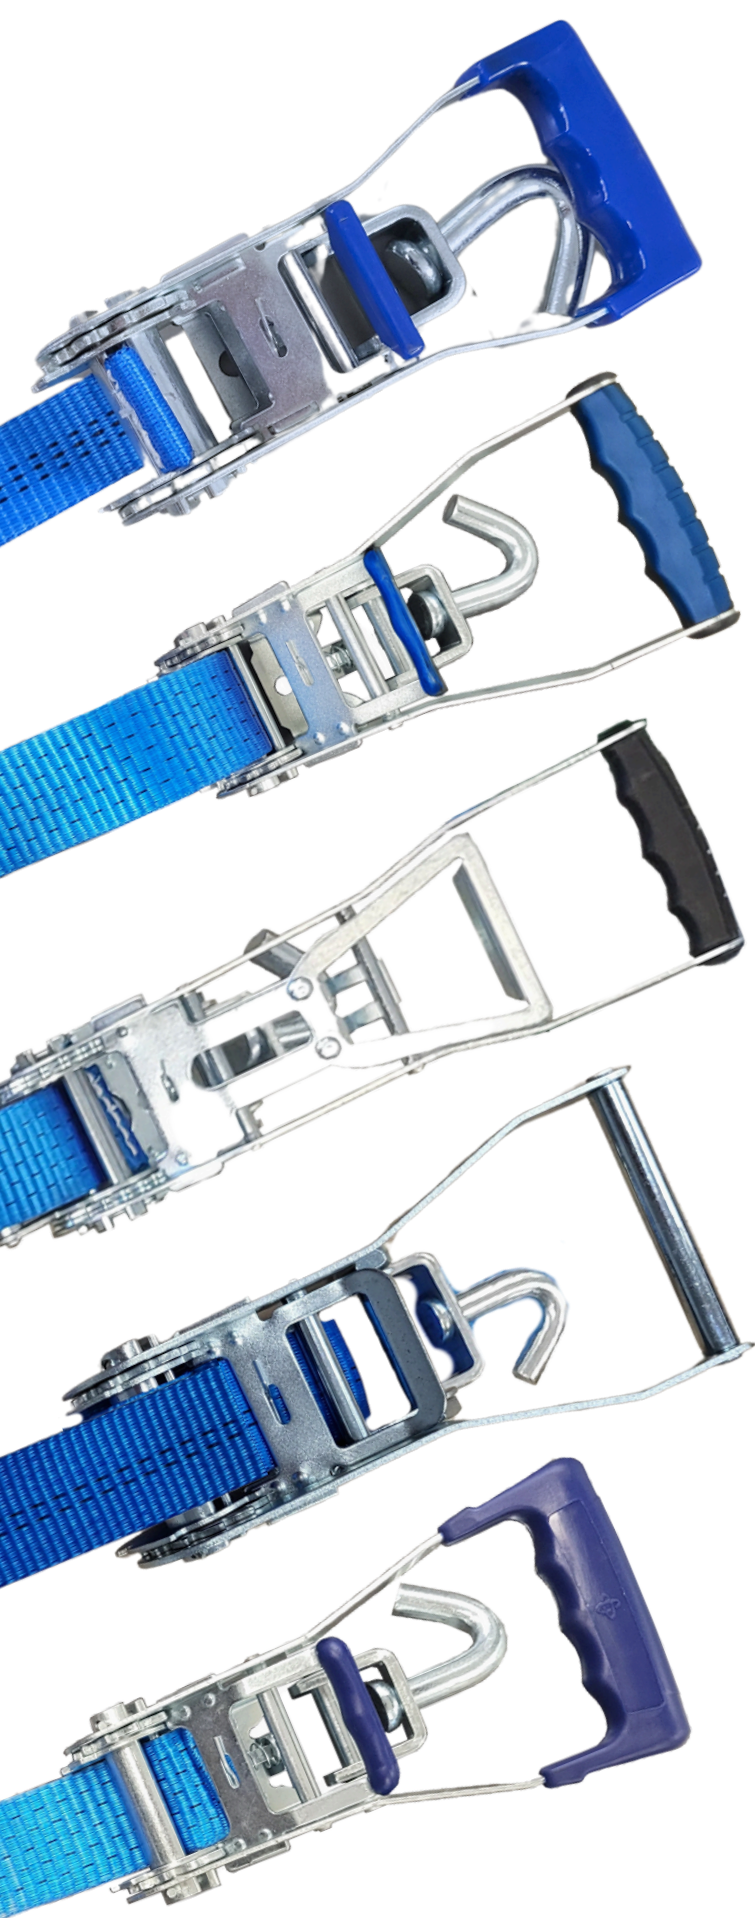

CAR LASHING FOR VEHICLE TRANSPORT

Car lashing system with a **3-point** attachment system that meets **VDI 2700 8.1 and 8.2** standards, guaranteeing the safe transport of vehicles. The product provides excellent transmission and uniform distribution of standard tension force (STF). The webbing achieves the required performance level of **ETA ≥ 0.5** . Maximum elongation of webbing **4%** ensures reliable load stability, reducing the need for re-tensioning during transport.

Features:

- Performance $ETA \geq 0.5$.
- Label with certificate number and inspector's label on the so-called rubber grass cover.
- According to VDI 2700 8.2, the webbing strap must not come into contact with the tire when securing the vehicle. Therefore, rubber or rubber-material protection must be used!

Material: Polyester

Marking: According to standard

Standard: EN 12195-2

Note: Max. elongation of webbing $\leq 4\%$

Car lashing 35mm LC 1500 daN Comfort handle snake hook

The 35mm lashing system includes:

- 35mm 2.8m polyester webbing
- 35mm ratchet, LC 1500daN, STF 330daN
- 2 swivel hooks and 1 snake hook
- Grass cover 1.3m

Product code	LC daN	Length m	Webbing width mm	Fitting	Standard	Ratchet
25041001F	1500daN	2,8m	35mm	Snake hook	VDI 2700 8.1	Comfort handle

Car lashing 35mm LC 1500 daN Comfort handle T-hook

The 35mm lashing system includes: