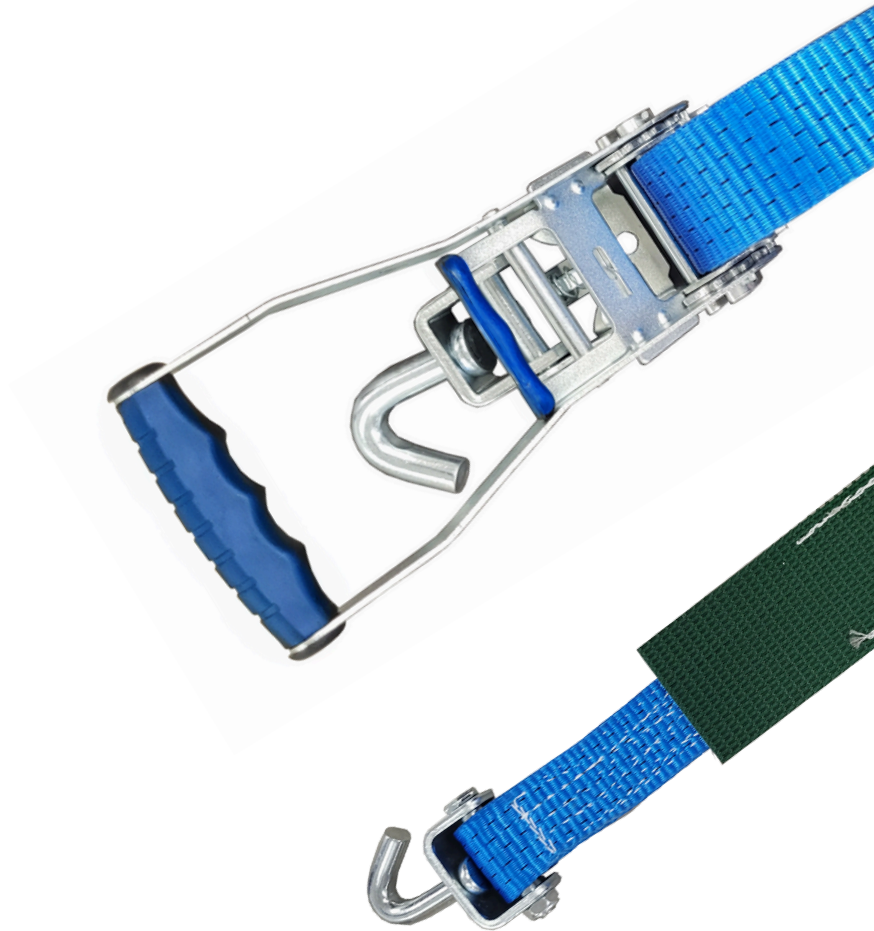

Product code	LC daN	Length m	Webbing width mm	Fitting	Standard	Ratchet
25040123F	1500daN	2,8m	35mm	Swivel hook	VDI 2700 8.1	Comfort handle

Car lashing 35mm LC 1500 daN Standard handle

The 35mm lashing system includes:

- 35mm polyester webbing 2.8m
- 35mm ratchet, LC 1500daN, STF 330daN, dimensions 190x85mm
- 3 swivel hooks
- Grass cover 1,3m

Product code	LC daN	Length m	Webbing width mm	Fitting	Standard	Ratchet
25040126F	1 500daN	2,8m	35mm	Swivel hook	VDI 2700 8.1	Standard handle

Car lashing 50mm LC 2500 daN Standard handle

The 50mm lashing system includes:

- 50mm polyester webbing 2,8m
- Ratchet 50mm, LC 2500daN, STF 350daN, dimensions 232x98mm
- 3 swivel hooks
- Grass cover 1,3m

Product code	LC daN	Length m	Webbing width mm	Fitting	Standard	Ratchet
25040127F	2 500daN	2,8m	50mm	Swivel hook	VDI 2700 8.1	Standard handle

Car lashing 50mm LC 2500 daN Comfort handle

The 50mm lashing system includes: