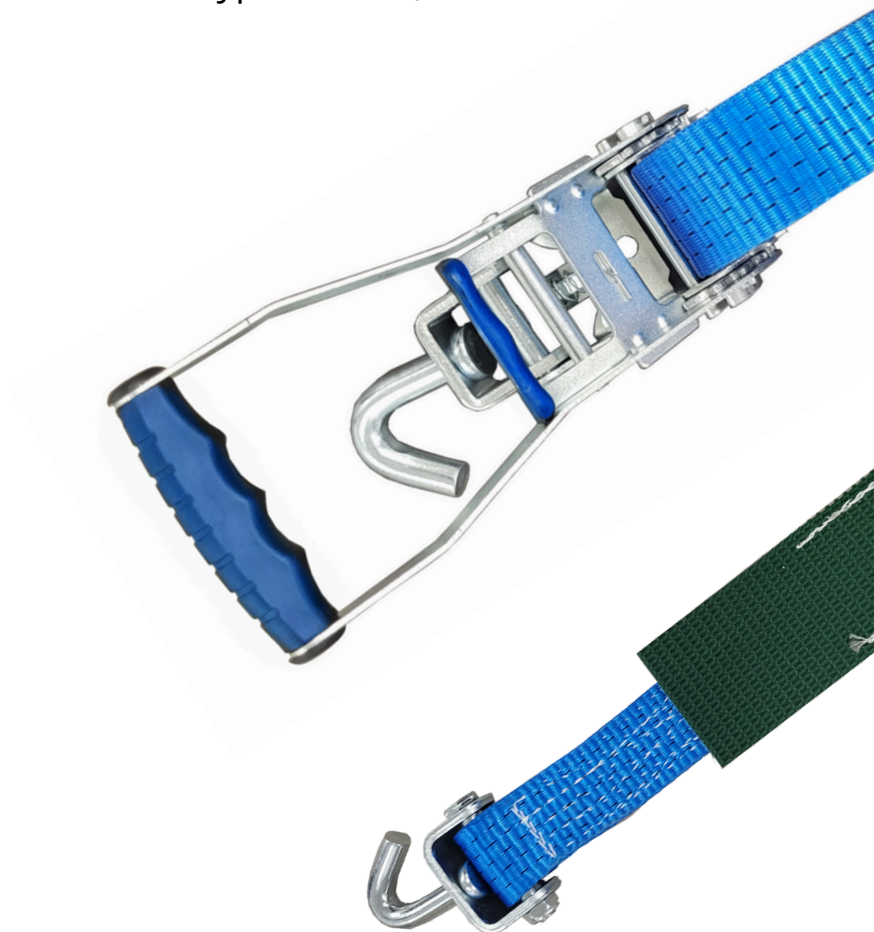

### The 35mm webbing kit includes:

- 35mm polyester webbing 2.8m
- 35mm tensioner, LC 1500daN, STF 330daN, dimensions 190x85mm
- 3 swivel hooks
- Grass type cover 1,3m

Product code	LC daN	Length m	Band width mm	Fitting	Standard	Tensioner
25040126F	1 500daN	2,8m	35mm	Swivel hook	VDI 2700 8.1	Standard handle

## Car lashing 50mm LC 2500 daN Standard handle

### The 50mm webbing kit includes:

- 50mm polyester webbing 2,8m
- Tensioner 50mm, LC 2500daN, STF 350daN, dimensions 232x98mm
- 3 swivel hooks
- Grass type cover 1,3m

Product code	LC daN	Length m	Band width mm	Fitting	Standard	Tensioner
25040127F	2 500daN	2,8m	50mm	Swivel hook	VDI 2700 8.1	Standard handle