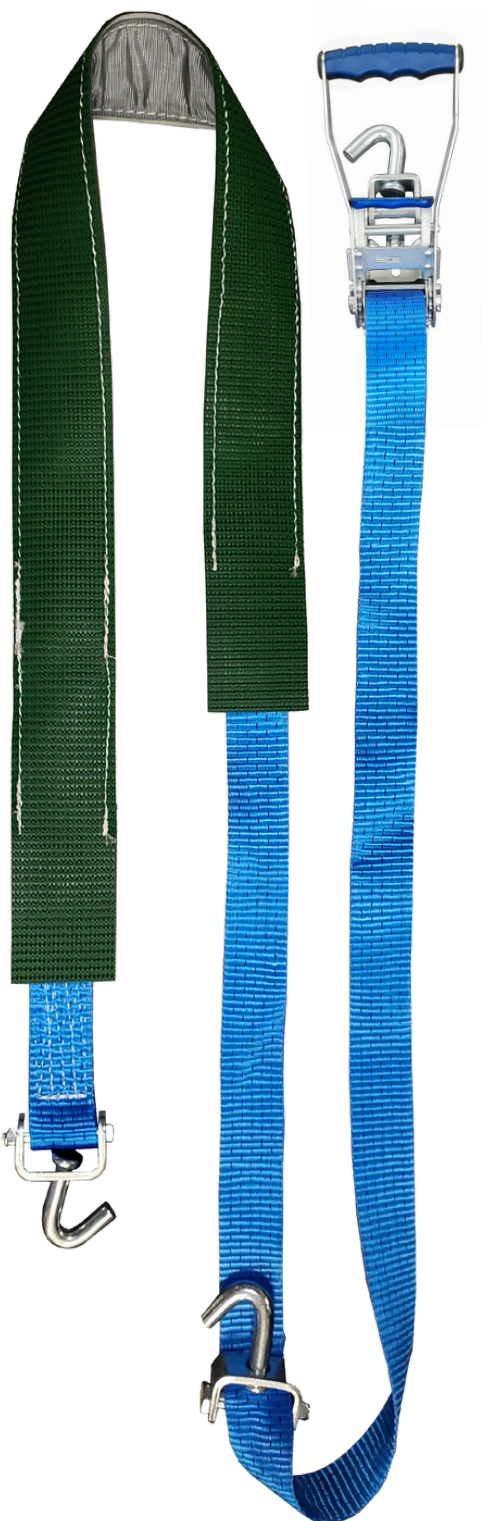

### The 35mm webbing kit includes:

- 35mm 2.8m polyester webbing
- 35mm tensioner, LC 1500daN, STF 330daN, dimensions 190x85mm
- 3 swivel hooks
- Grass cover 1.3m

Product code	LC daN	Length m	Band width mm	Fitting	Standard	Tensioner
25040123F	1500daN	2,8m	35mm	Swivel hook	VDI 2700 8.1	Comfort handle

## Car lashing 35mm LC 1500 daN Standard handle

### The 35mm webbing kit includes:

- 35mm polyester webbing 2.8m
- 35mm tensioner, LC 1500daN, STF 330daN, dimensions 190x85mm
- 3 swivel hooks
- Grass type cover 1,3m

Product code	LC daN	Length m	Band width mm	Fitting	Standard	Tensioner
25040126F	1 500daN	2,8m	35mm	Swivel hook	VDI 2700 8.1	Standard handle

## Car lashing 50mm LC 2500 daN Standard handle