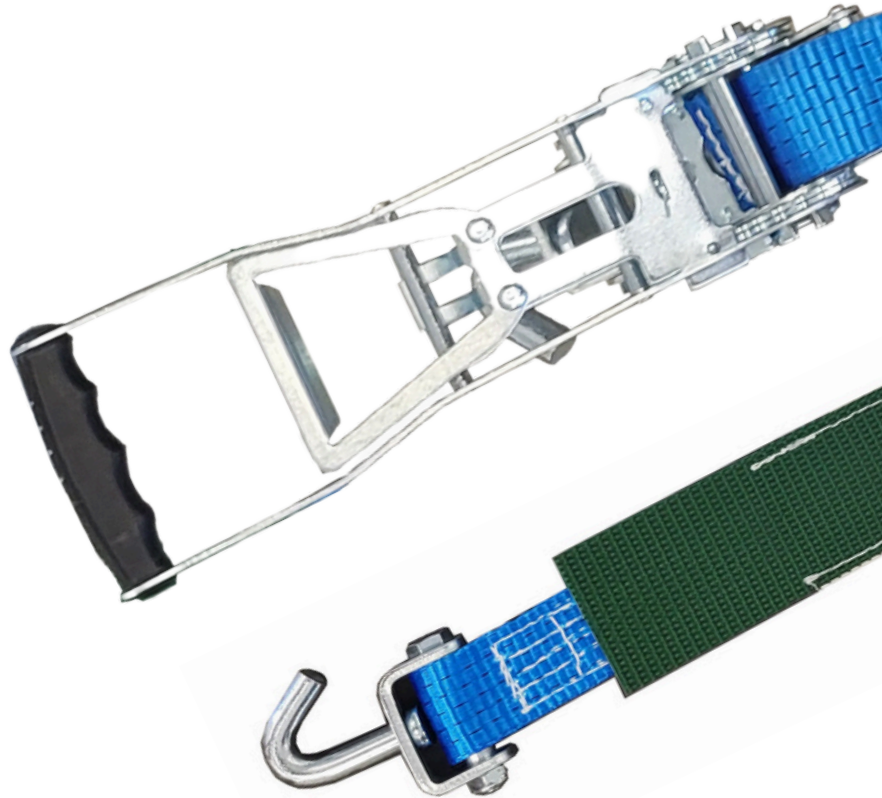

Car lashing 50mm LC 2500 daN ERGO

The 50mm webbing kit includes:

- 50mm polyester webbing 3m
- Tensioner 50mm, LC 2500daN, STF 500daN, dimensions 334x115mm
- 3 swivel hooks
- Grass type cover 1,5m

Product code	LC daN	Length m	Band width mm	Fitting	Standard	Tensioner
25040124F	2 500daN	3m	50mm	Swivel hook	VDI 2700 8.1 i 8.2	ERGO