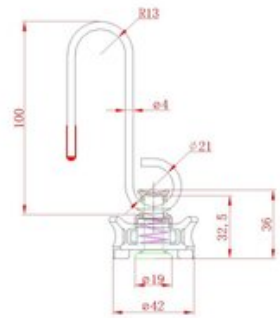

Креслення

2023-07-12